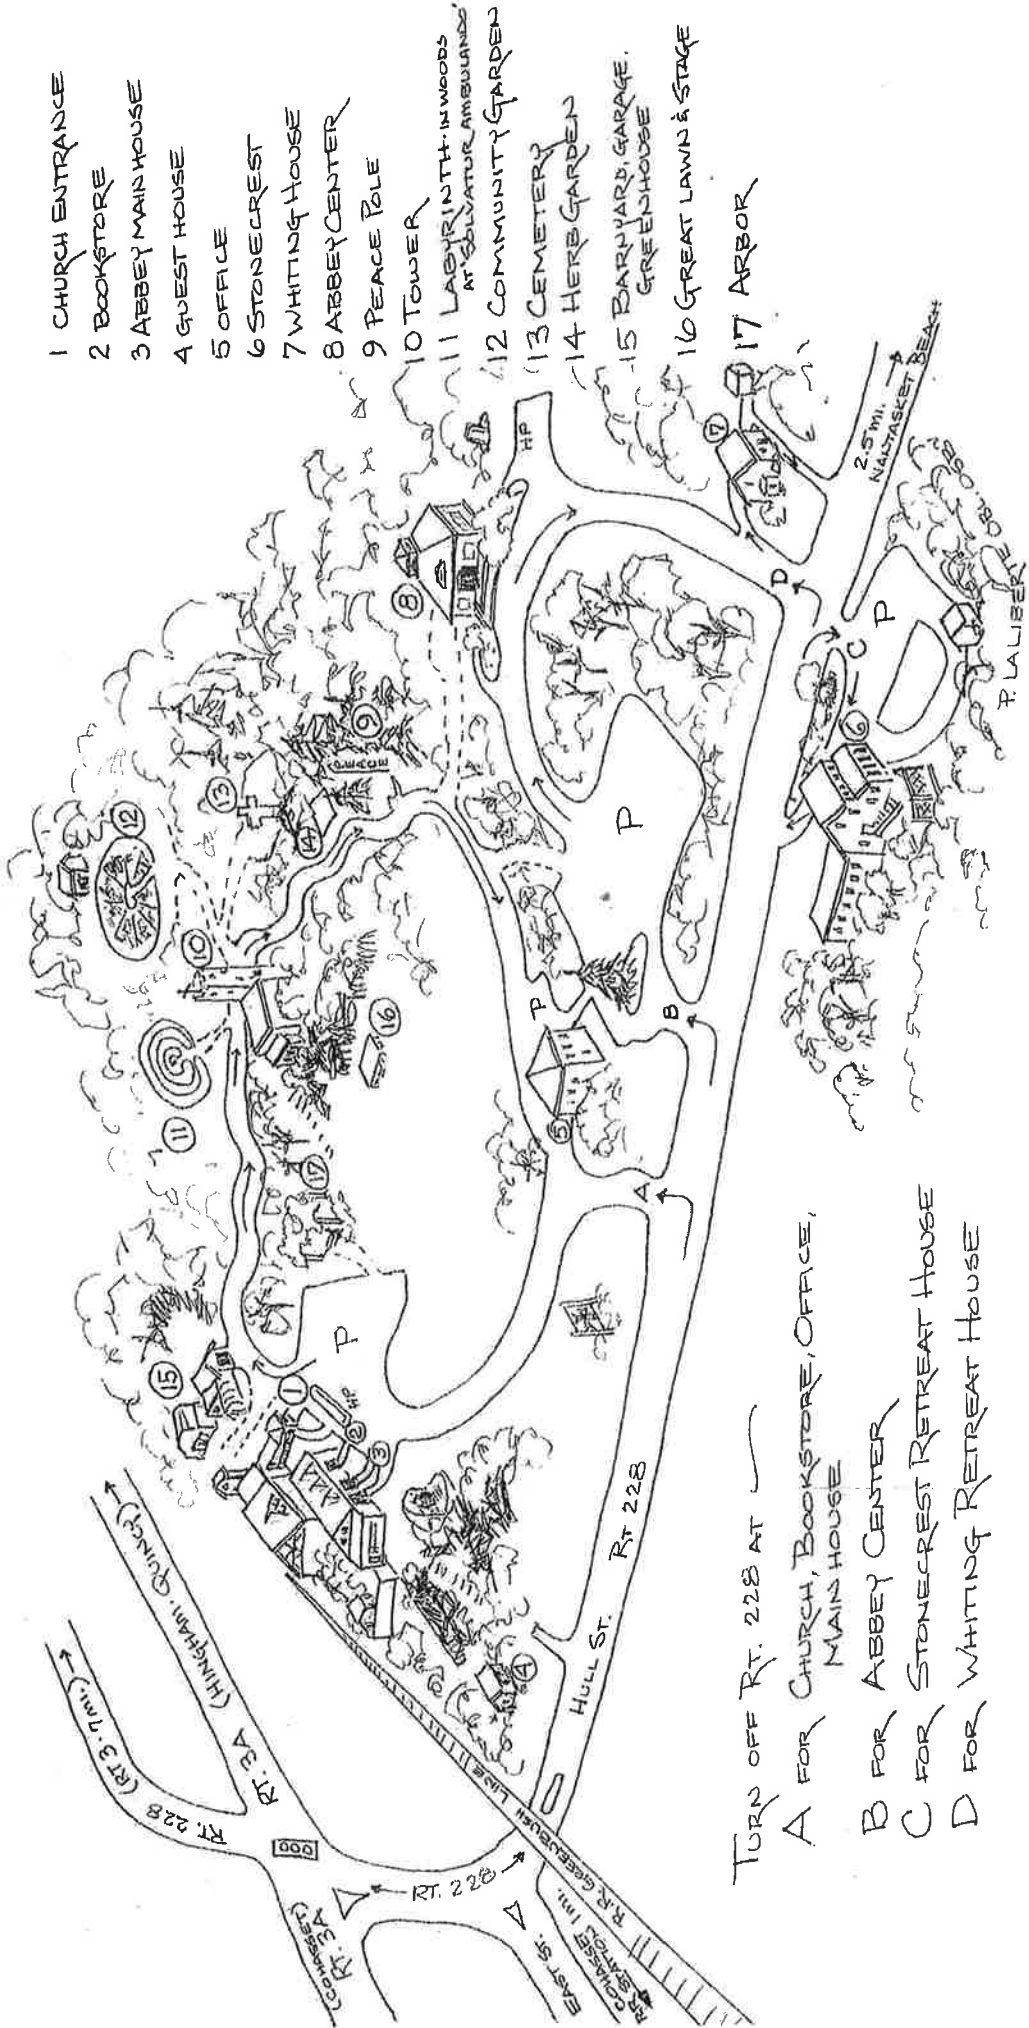

GLASTONBURY ABBEY HINGHAM, MA

- 1 CHURCH ENTRANCE
- 2 BOOKSTORE
- 3 ABBEY MAIN HOUSE
- 4 GUEST HOUSE
- 5 OFFICE
- 6 STONECREST
- 7 WHITING HOUSE
- 8 ABBEY CENTER
- 9 PEACE POLE
- 10 TOWER
- 11 LABYRINTH IN WOODS AT SALVATOR AMBULANCE
- 12 COMMUNITY GARDEN
- 13 CEMETERY
- 14 HERB GARDEN
- 15 BARNYARD, GARAGE, GREENHOUSE
- 16 GREAT LAWN & STAGE
- 17 ARBOR

TURN OFF RT. 228 AT 

A FOR CHURCH, BOOKSTORE, OFFICE, MAIN HOUSE

B FOR ABBEY CENTER

C FOR STONECREST RETREAT HOUSE

D FOR WHITING RETREAT HOUSE